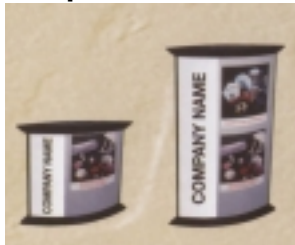

Graphic Pods

3' Graphic Pod

Perfect as a table that attracts attention! The 3' tall Graphic Pod backlights graphics on both sides. Graphic panels are not included.

6' Graphic Pod

For BIG backlit graphics that really attract attention! The 6' tall Graphic Pod backlights graphics on both sides. Graphic panels are not included.

Fabric Color Choices

Laminate Choices